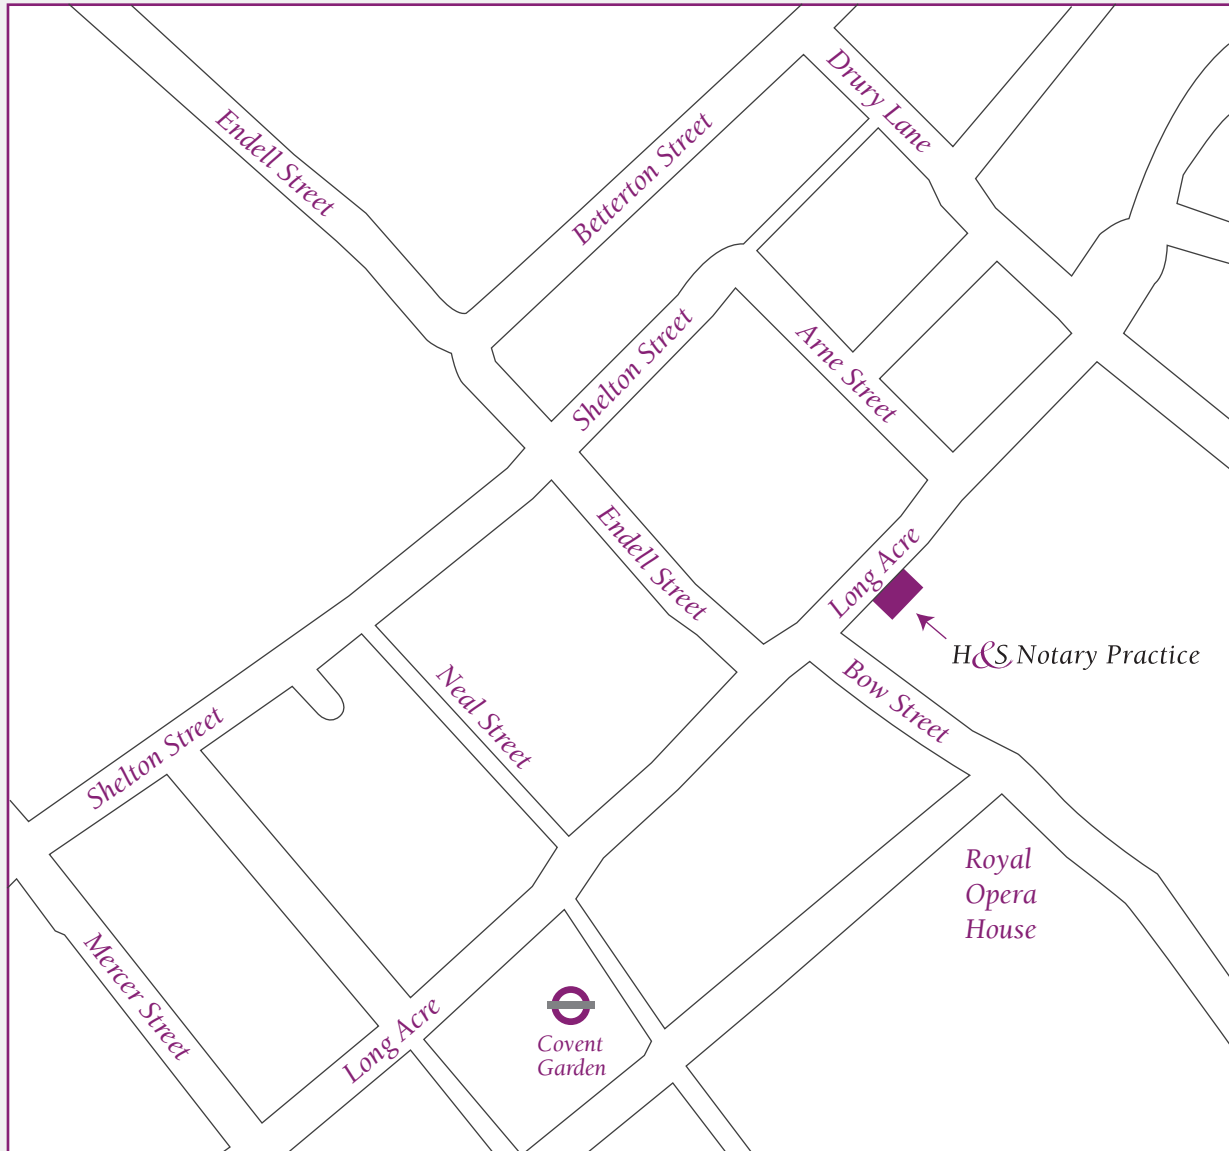

### Contact Details

64-65 Longacre  
Covent Garden  
London  
WC2E 9SX

Building signed  
"Edgware Academy"

0207 433 3338

### Walking Time

-  Covent Garden: 1 min
-  Holborn: 7 mins
-  Tottenham Court Road: 7 mins