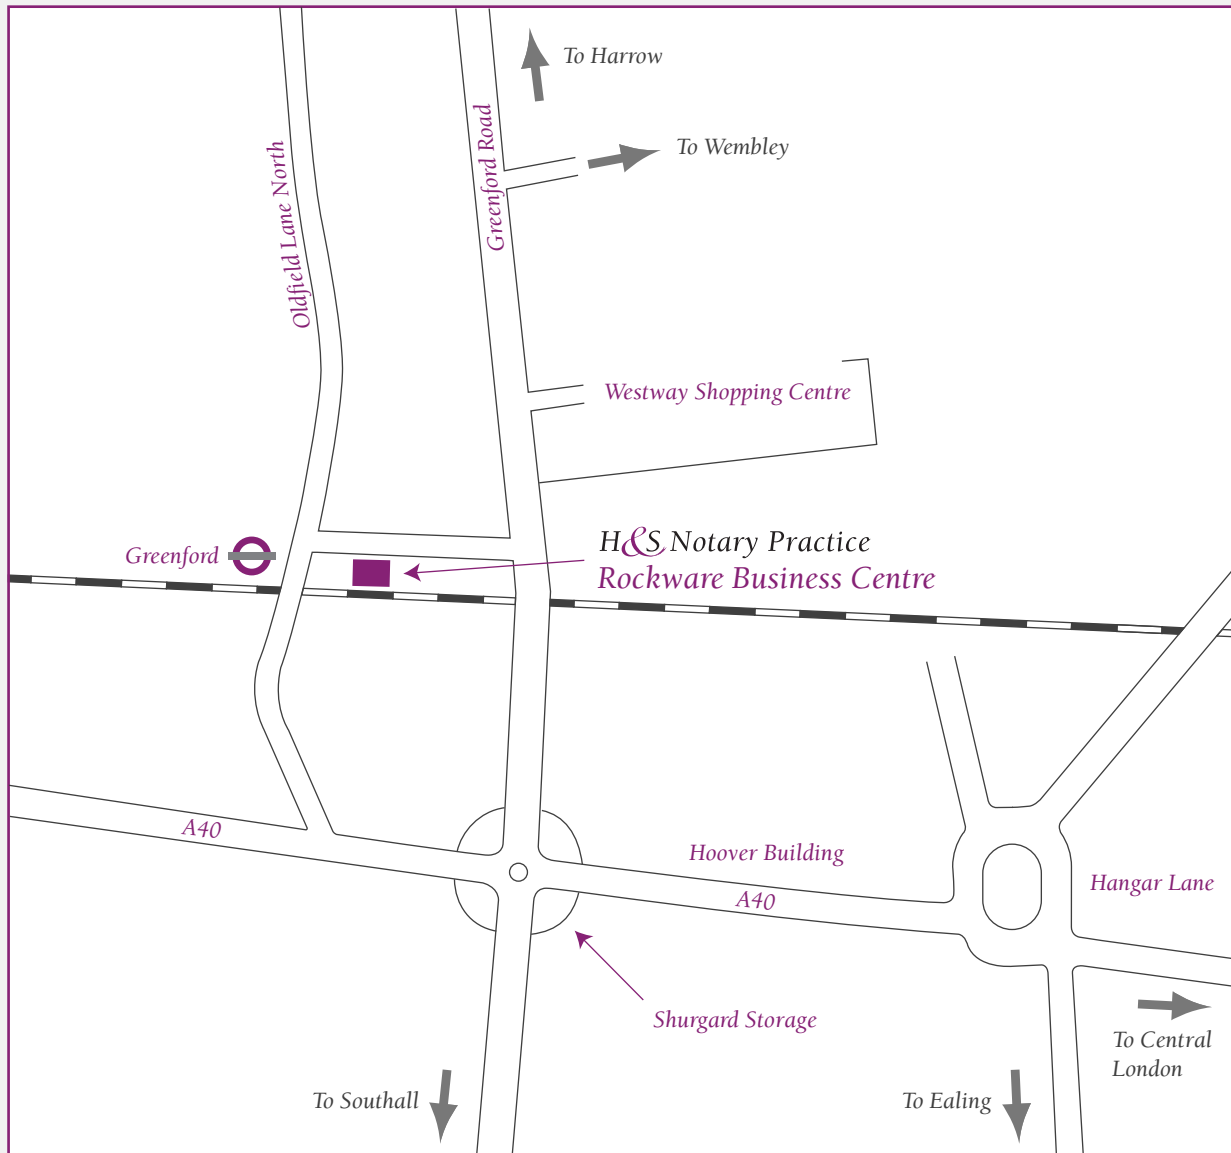

## Greenford Office

SERVING SOUTHALL, WEMBLEY, HARROW & WEST LONDON

### Buses

92, 95, 105, 395, E6