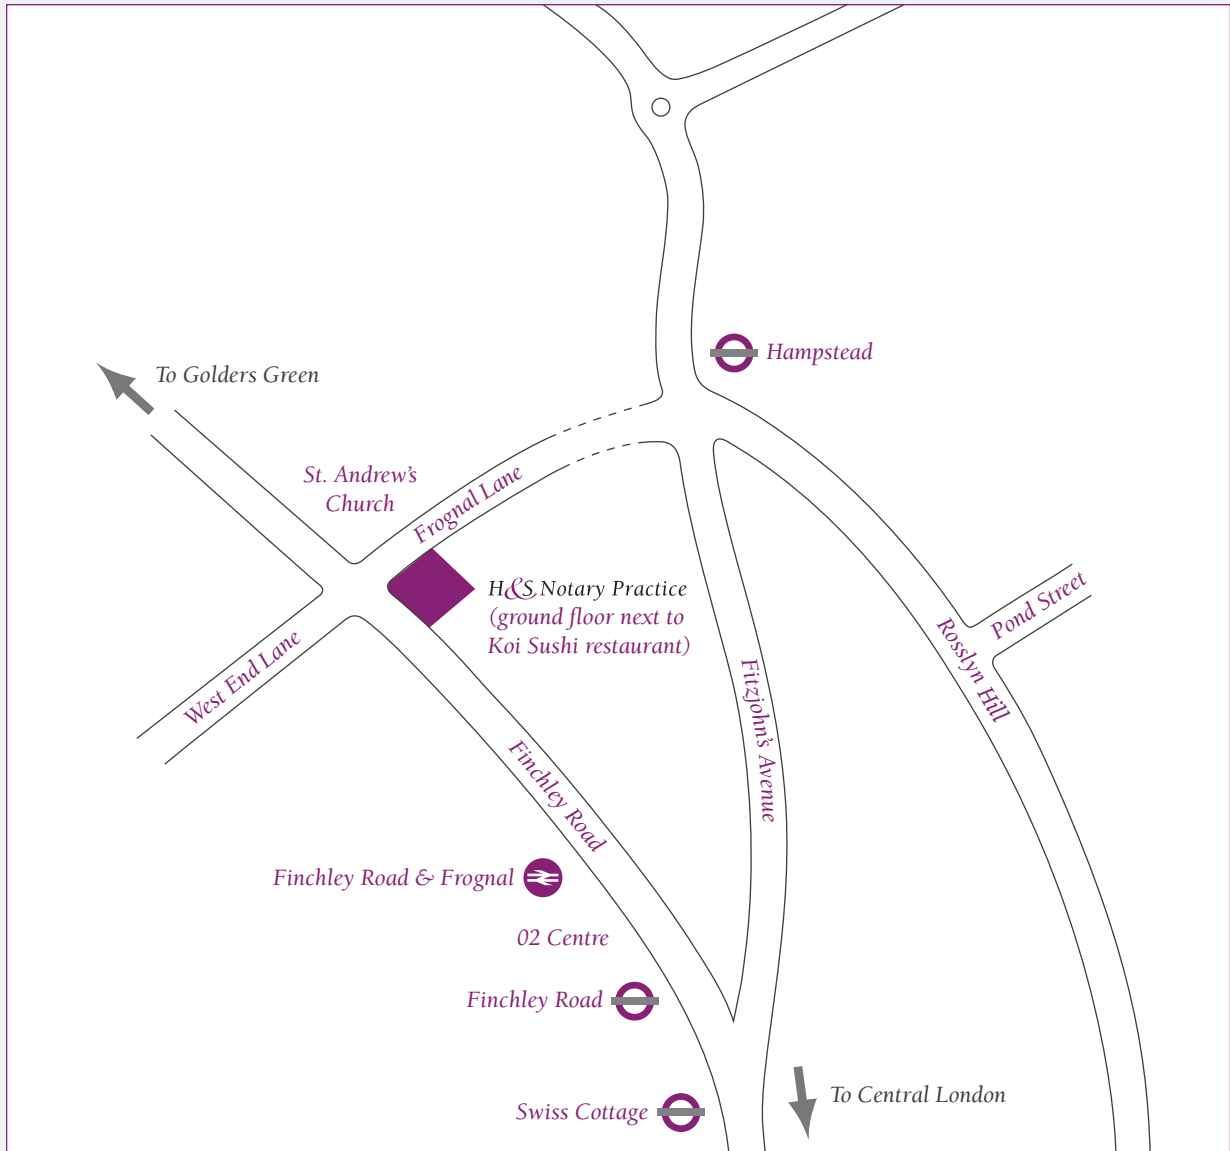

Finchley Road (Hampstead) Office

SERVING THE NORTH AND NORTH WEST OF LONDON

Contact Details

Unit 4 Palace Court
250 Finchley Road
London
NW3 6DN

0207 433 3338

Walking Time

-  Finchley Road: 10 mins
-  Hampstead: 10 mins